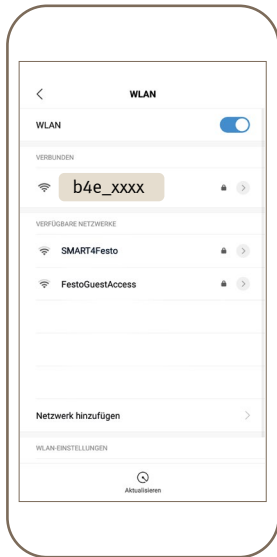

8.8

PW:
education

8.9

8.10

Domain:
b4e.de

8.11

8.11

8.12